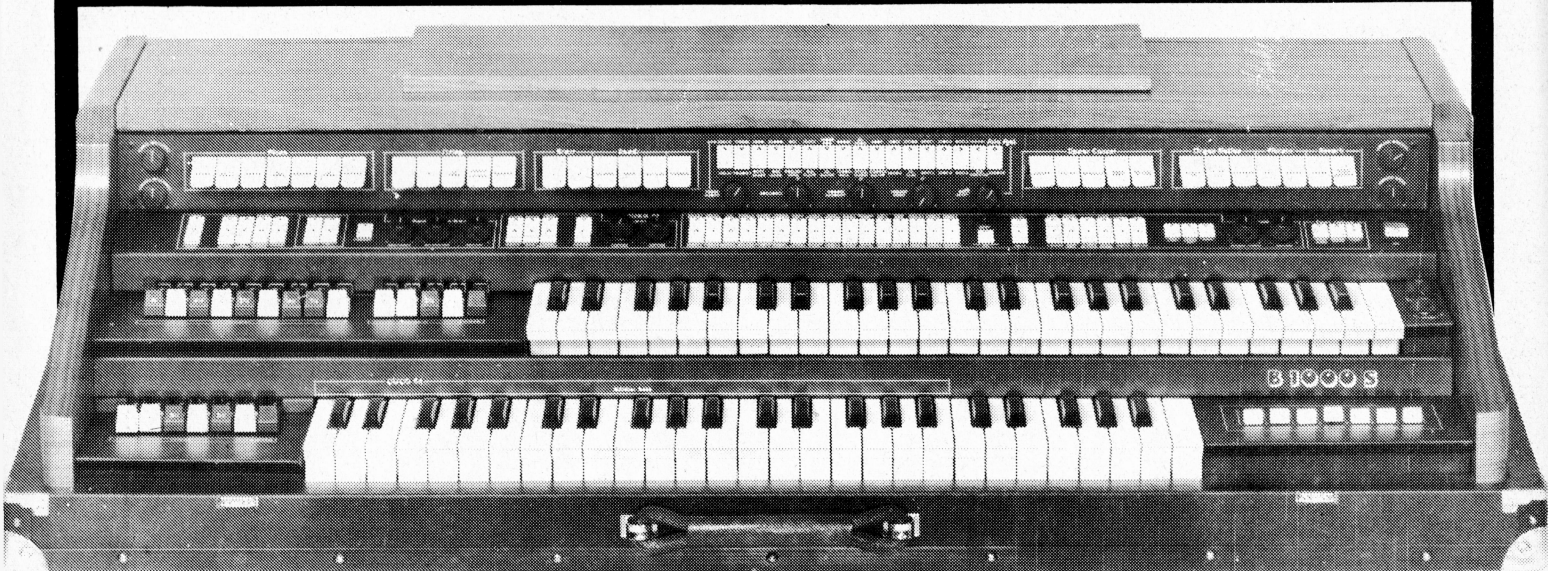

THE ULTIMATE PORTABLE!

SOLTON B1000S

The Solton B1000S represents the ultimate in portable keyboards. Never before has such an instrument been available, combining unbelievable tonal specification with portability and reliability.

Using the very latest microprocessor technology, the B1000S faithfully reproduces all the sounds required by modern keyboard players.

SPECIFICATION

Try the sound of the drawbars – using overdrive and chorus it is indistinguishable from the famous "Tonewheel" sound!

PORTABILITY

The B1000S weighs only 55kg! This is lighter than some electric pianos! No more back breaking struggles, and inconvenience caused by cumbersome and ungainly instruments. The cabinet has sockets for clip in wheels (optional) to make movement of the organ still easier.